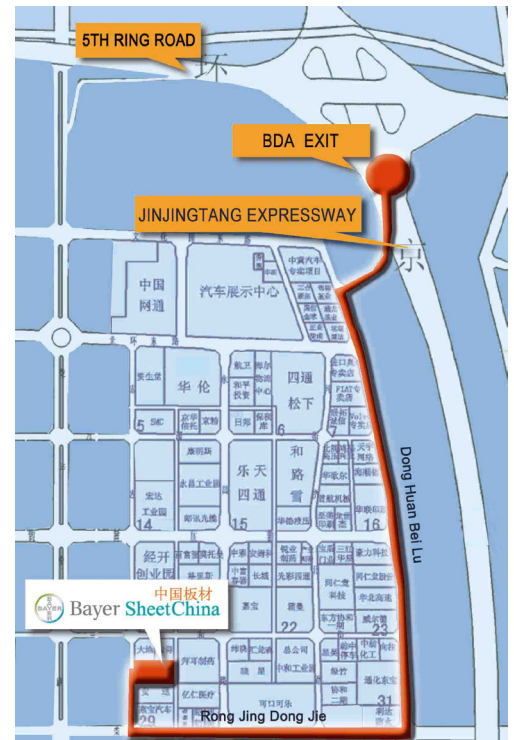

DIRECTIONS

contact +86 (10) 67 86 89 16
www.bayersheetchina.com

Bayer (Beijing) Sheet Company Ltd.
20, Hong Da Beilu
Beijing Development Area
Yi Zhuang, Daxing County
Beijing 100176, P.R. China

Phone +86 (10) 67 88 33 31
Fax +86 (10) 67 88 28 63